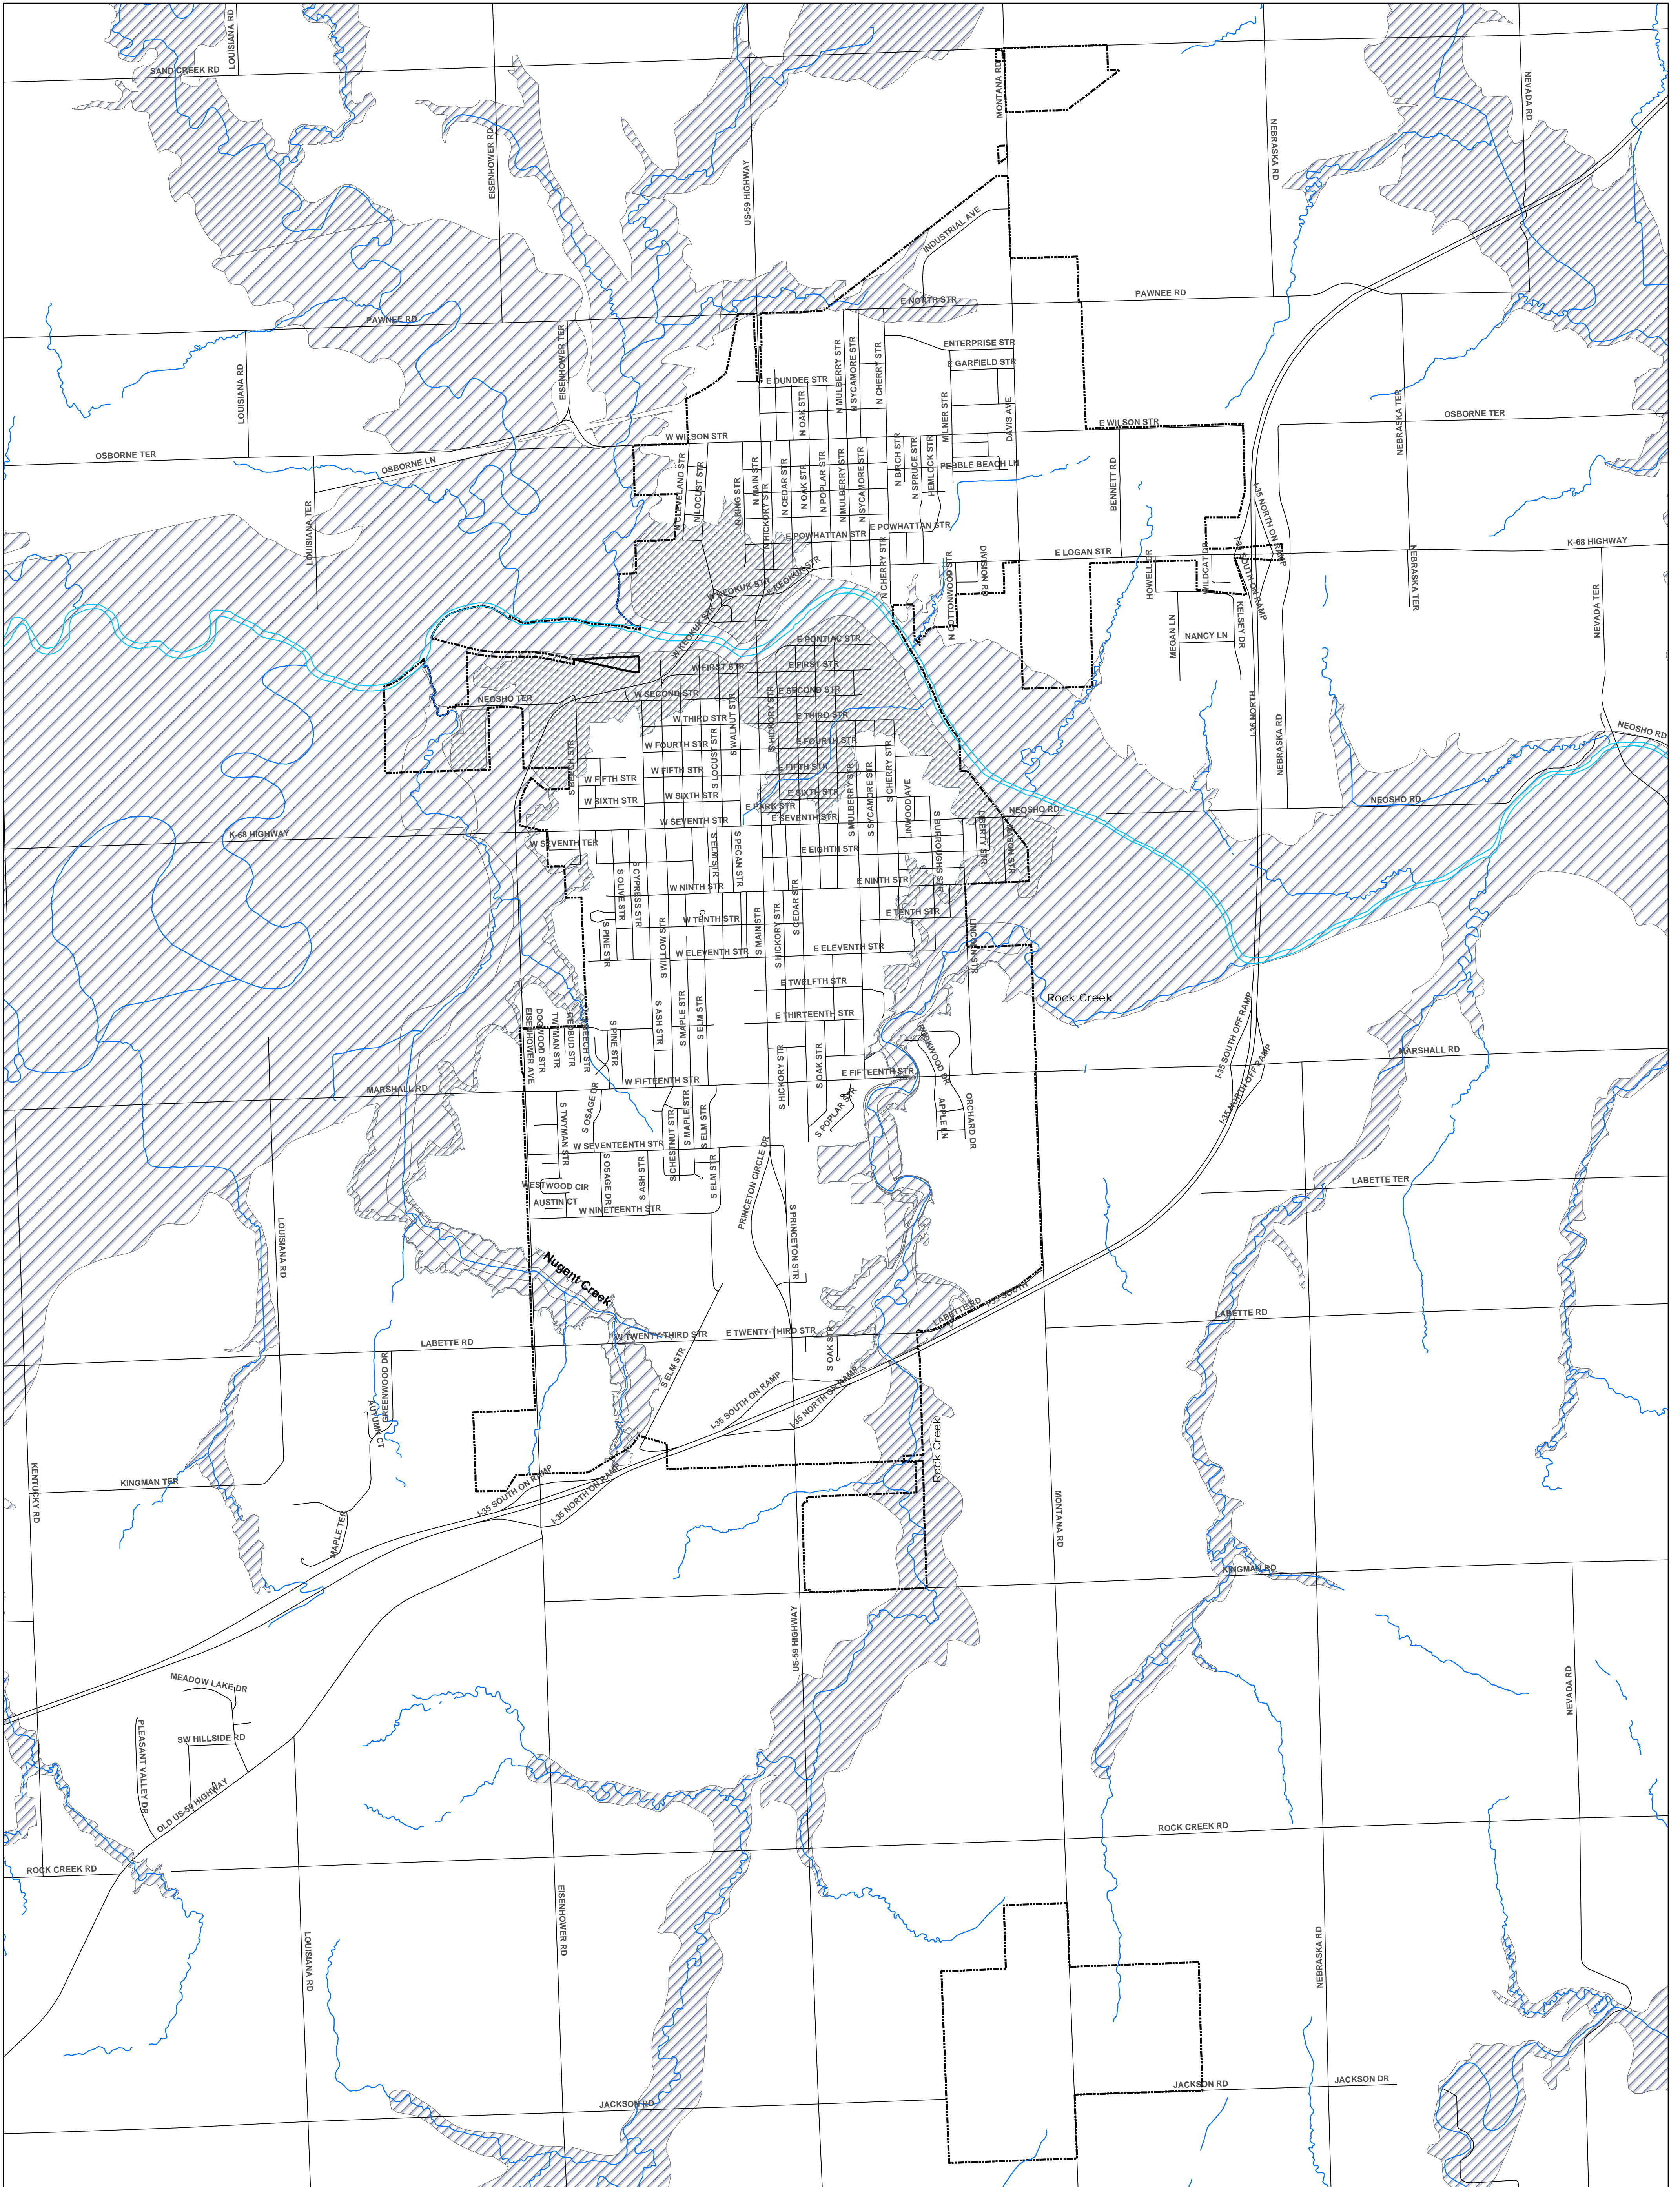

Flood Insurance Rate Map

Effective May 3, 2011

Legend

Flood Zone

- Zone A - 1% Chance (100 yr) flood area, no BFE determined
- Zone AE - 1% Chance (100 yr) flood area, BFE's determined
- Zone X - 0.2% Chance (500 yr) flood area